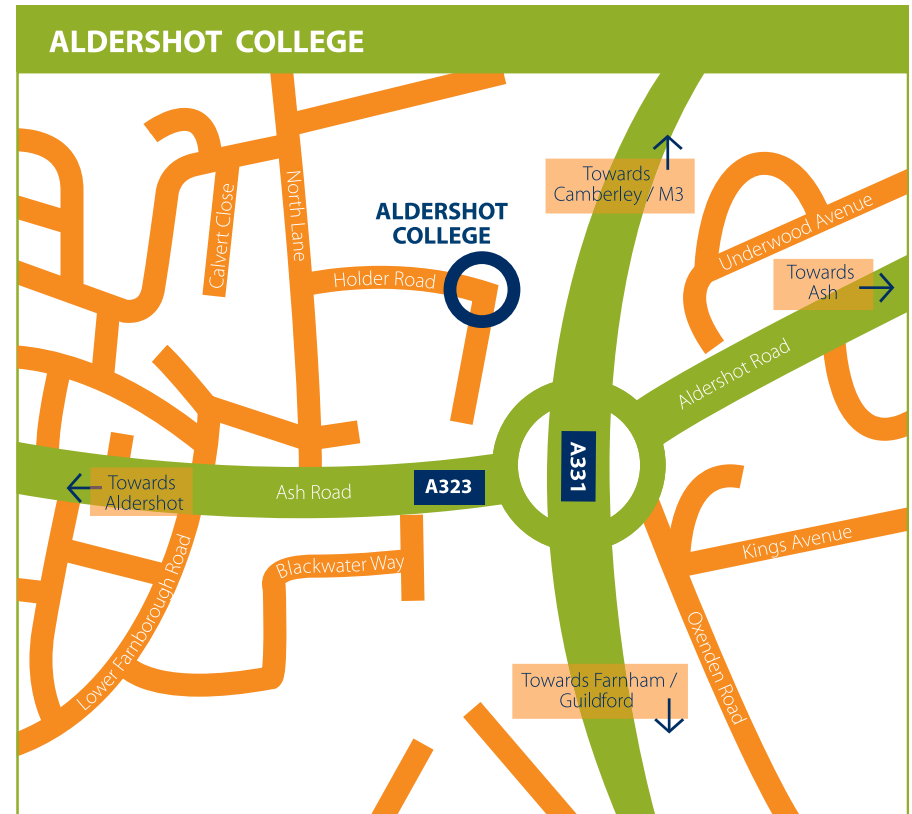

Tel: **01252 405555**
Fax: **01252 407041**

Additional public car parks can be found at the Kingsmead Centre, and the Queensmead & Pinehurst car parks, just north of the College off the A325 main road.