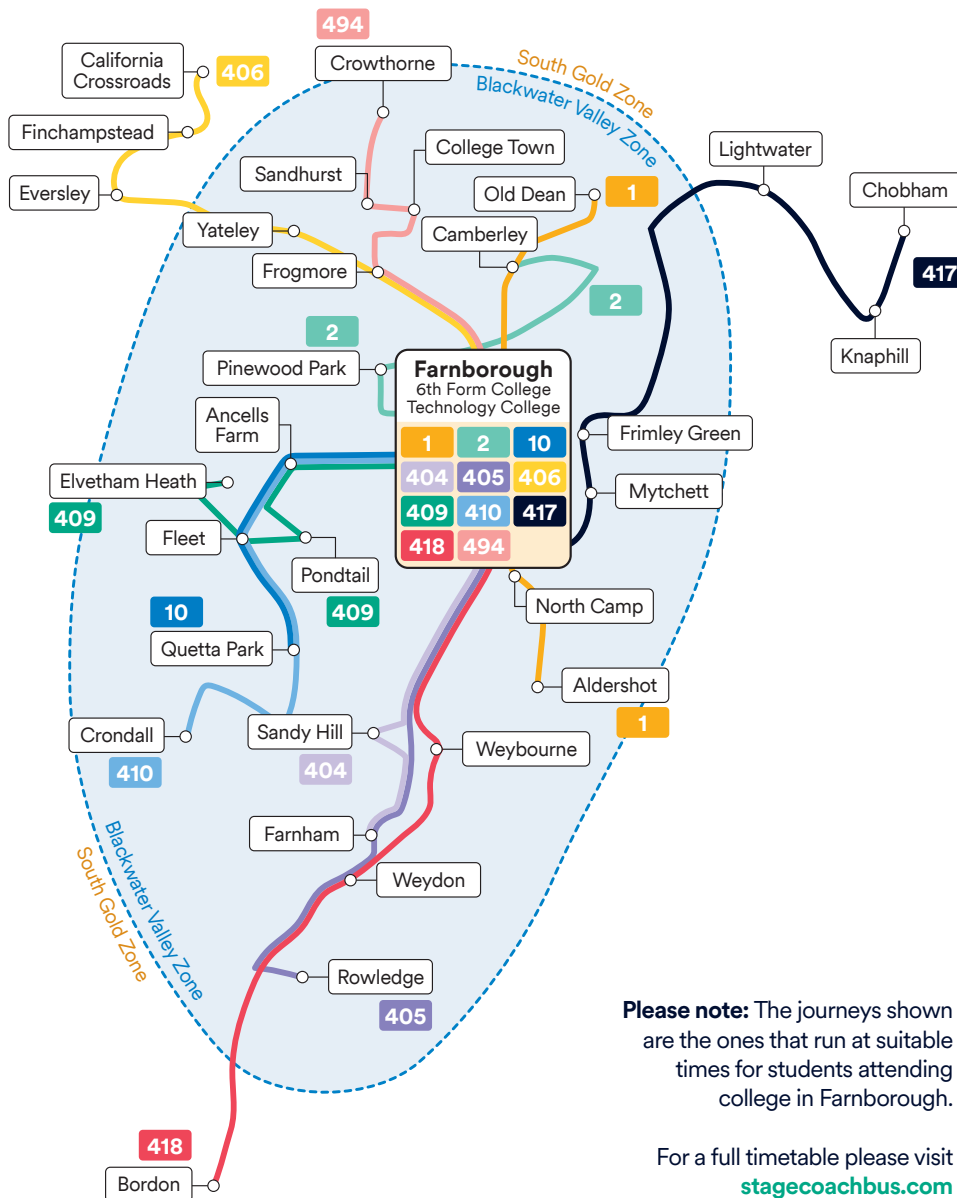

Bus timetables for students 2021-22

for Farnborough 6th Form and Farnborough College of Technology

Hello, I'm your guide to getting to college in Farnborough by bus.

If you're just starting college and you're not sure which route is best, you can plan your journey at www.stagecoachbus.com or on the Stagecoach Bus app.

Save money with StudentRider

You can buy our best value annual ticket or a ticket each term and use it on any Stagecoach bus at anytime, including weekends. Choose from our Blackwater Valley or South Gold zone.

StudentRider tickets are available to anyone aged 16 or over, in full time education. You'll need to show your college ID card along with your ticket each time you travel.

Annual StudentRider £587	Term 1 Autumn	£225
	Term 2 Spring	£219
	Term 3 Summer	£165
Blackwater Valley Zone		
Annual StudentRider £745	Term 1 Autumn	£322
	Term 2 Spring	£275
	Term 3 Summer	£229
South Gold Zone		

Please note: The journeys shown are the ones that run at suitable times for students attending college in Farnborough.

For a full timetable please visit stagecoachbus.com

- Elvetham Heath (409) • Bowling Alley (410) • Church Crookham (10 & 410) • Fleet • Cove • Farnborough

10 409 410

COLLEGE DAYS ONLY	410	409	10	10	10
Elvetham Heath Ulric House	-	0739	-	-	-
Elvetham Heath Community Centre	-	0747	-	-	-
Crookham The Street	-	0753	-	-	-
Bowling Alley Garage	0733	-	-	-	-
Ewshot Beacon Hill Road	0740	-	-	-	-
Quetta Park	0744	-	-	0934	1124
Church Crookham Annes Way	0749	-	-	0938	1128
The Verne Ferndale Road	0753	-	-	0942	1132
Church Crookham Wyvern	0756	-	-	0945	1135
Fleet Oat Sheaf (stop D)	0805	-	0822	0952	1142
Fleet Oat Sheaf (stop C)	-	0801	-	-	-
Pondtail Aldershot Road Corner	-	0807	-	-	-
Fleet Station	-	-	0829	0959	1149
Ancells Farm opp. Highland Drive	-	-	0834	1004	1154
Cove Plough & Horses	0828	0833	0849	1019	1209
Farnborough 6th Form College (stop C)	0835	0839	0855	1025	1215
Farnborough Oak Road / A325 (stop E)	0843	0846	-	-	-
Farnborough Kingsmead	-	-	0900	1030	1220

COLLEGE DAYS ONLY	10	10	10	10	410	409	10
Farnborough Kingsmead (stop X)	1225	1355	1455	1555	-	-	1655
Farnborough 6th Form College (stop A)	-	-	-	-	-	1625	-
Farnborough 6th Form College (stop D)	1230	1400	1502	1602	-	-	1650 1702
Cove Plough & Horses	1235	1405	1508	1608	1633	1658	1708
Ancells Farm Highland Drive	1250	1420	1523	1623	-	-	1723
Fleet Station	1255	1425	1530	1630	-	-	1730
Pondtail Aldershot Road Corner	-	-	-	-	-	1718	-
Fleet Oat Sheaf (stop B)	1302	1432	1537	1637	1655	1724	1737
Church Crookham Wyvern	1309	1439	1544	1644	1702	-	1744
Quetta Park	1314	1444	1549	1649	-	-	1749
Church Crookham Annes Way	1318	1448	1553	1653	-	-	1753
The Verne Ferndale Road	1322	1452	1557	1657	-	-	1757
Ewshot Beacon Hill Road	-	-	-	-	1709	-	-
Bowling Alley Garage	-	-	-	-	1715	-	-
Crookham The Street	-	-	-	-	-	1729	-
Elvetham Heath Community Centre	-	-	-	-	-	1735	-
Elvetham Heath Ulric House	-	-	-	-	-	1742	-

During summer/autumn 2021, routes 10, 409 & 410 are running to a diversionary route between Ancells Farm and Cove. The timetable is subject to slight alterations when Fleet Road reopens in autumn 2021. Visit www.stagecoachbus.com for updates.

Route 10 runs throughout the day, for Farnborough 6th Form and at Kingsmead.