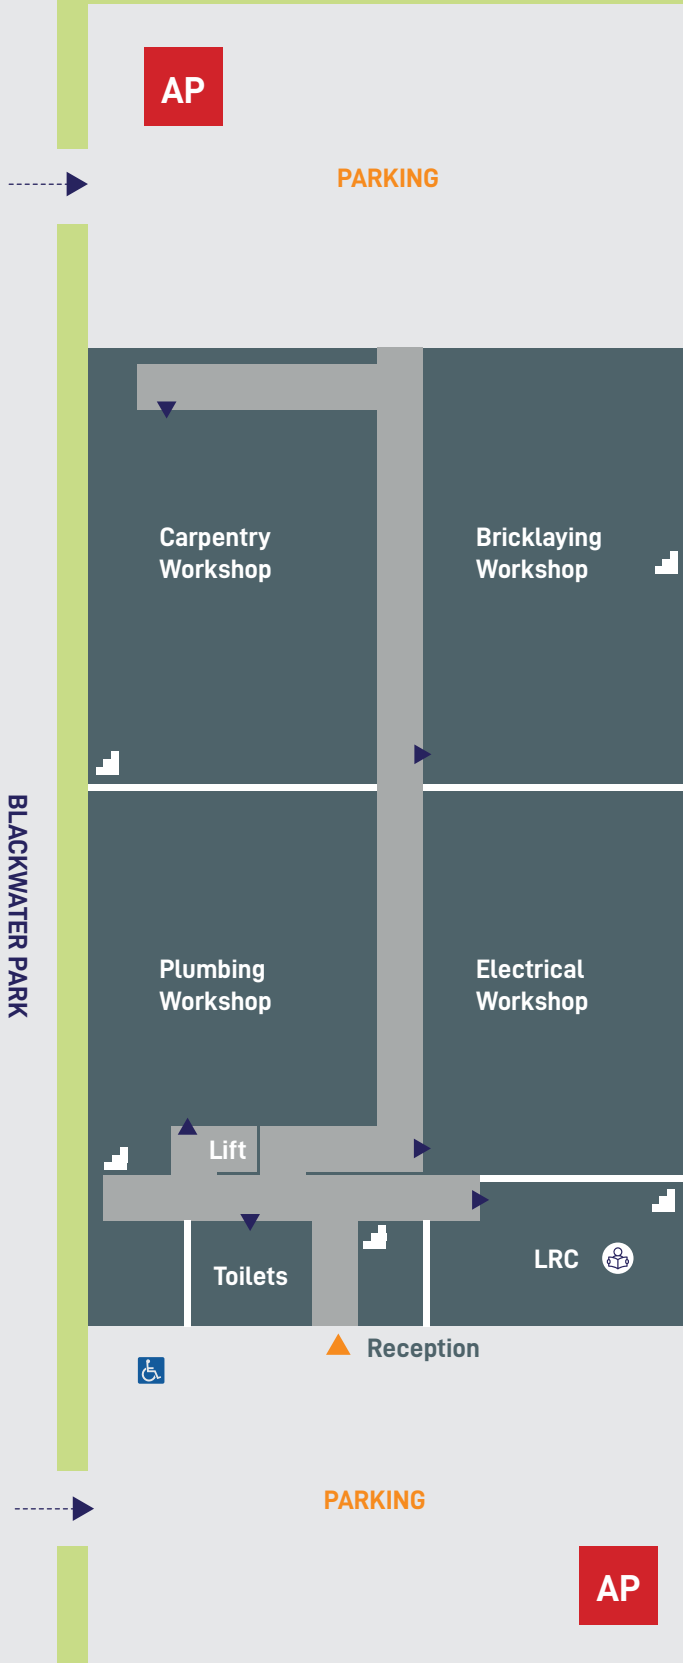

ALDERSHOT CAMPUS

Aldershot College
Holder Road
Aldershot
Hampshire, GU12 4PQ

Building Entrance/Exit

Parking for Disabled Badge Holders

Student Study Area

Evacuation Assembly Point

GROUND FLOOR

FIRST FLOOR

HOLDER ROAD