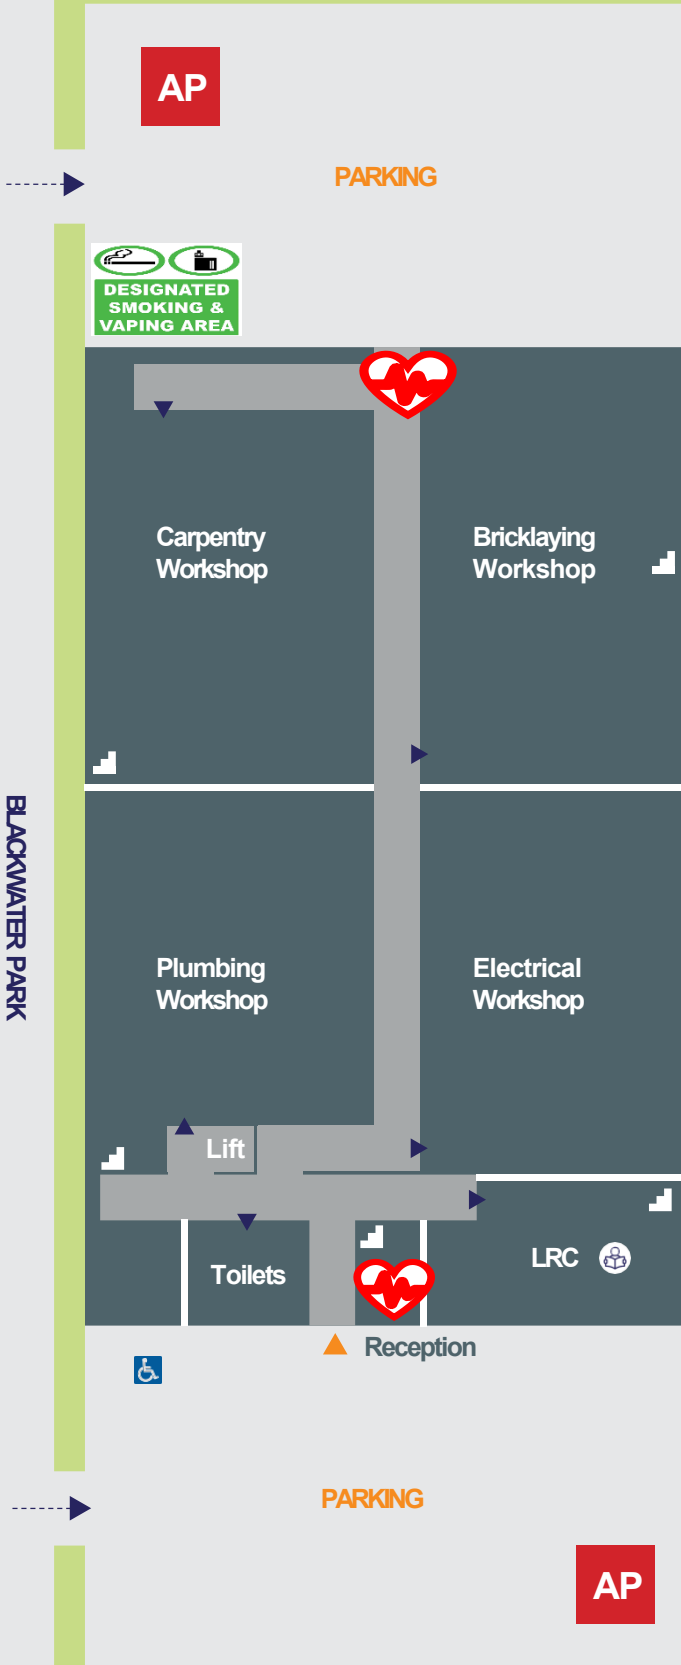

ALDERSHOT CAMPUS

Aldershot
College Holder
Road
Aldershot
Hampshire, GU12
4PQ

-  Building Entrance/Exit
-  Parking for Disabled Badge Holders
-  Student Study Area
-  Evacuation Assembly Point
-  Defibrillator
-  Designated smoking & vaping area

GROUND FLOOR

FIRST FLOOR

HOLDER ROAD